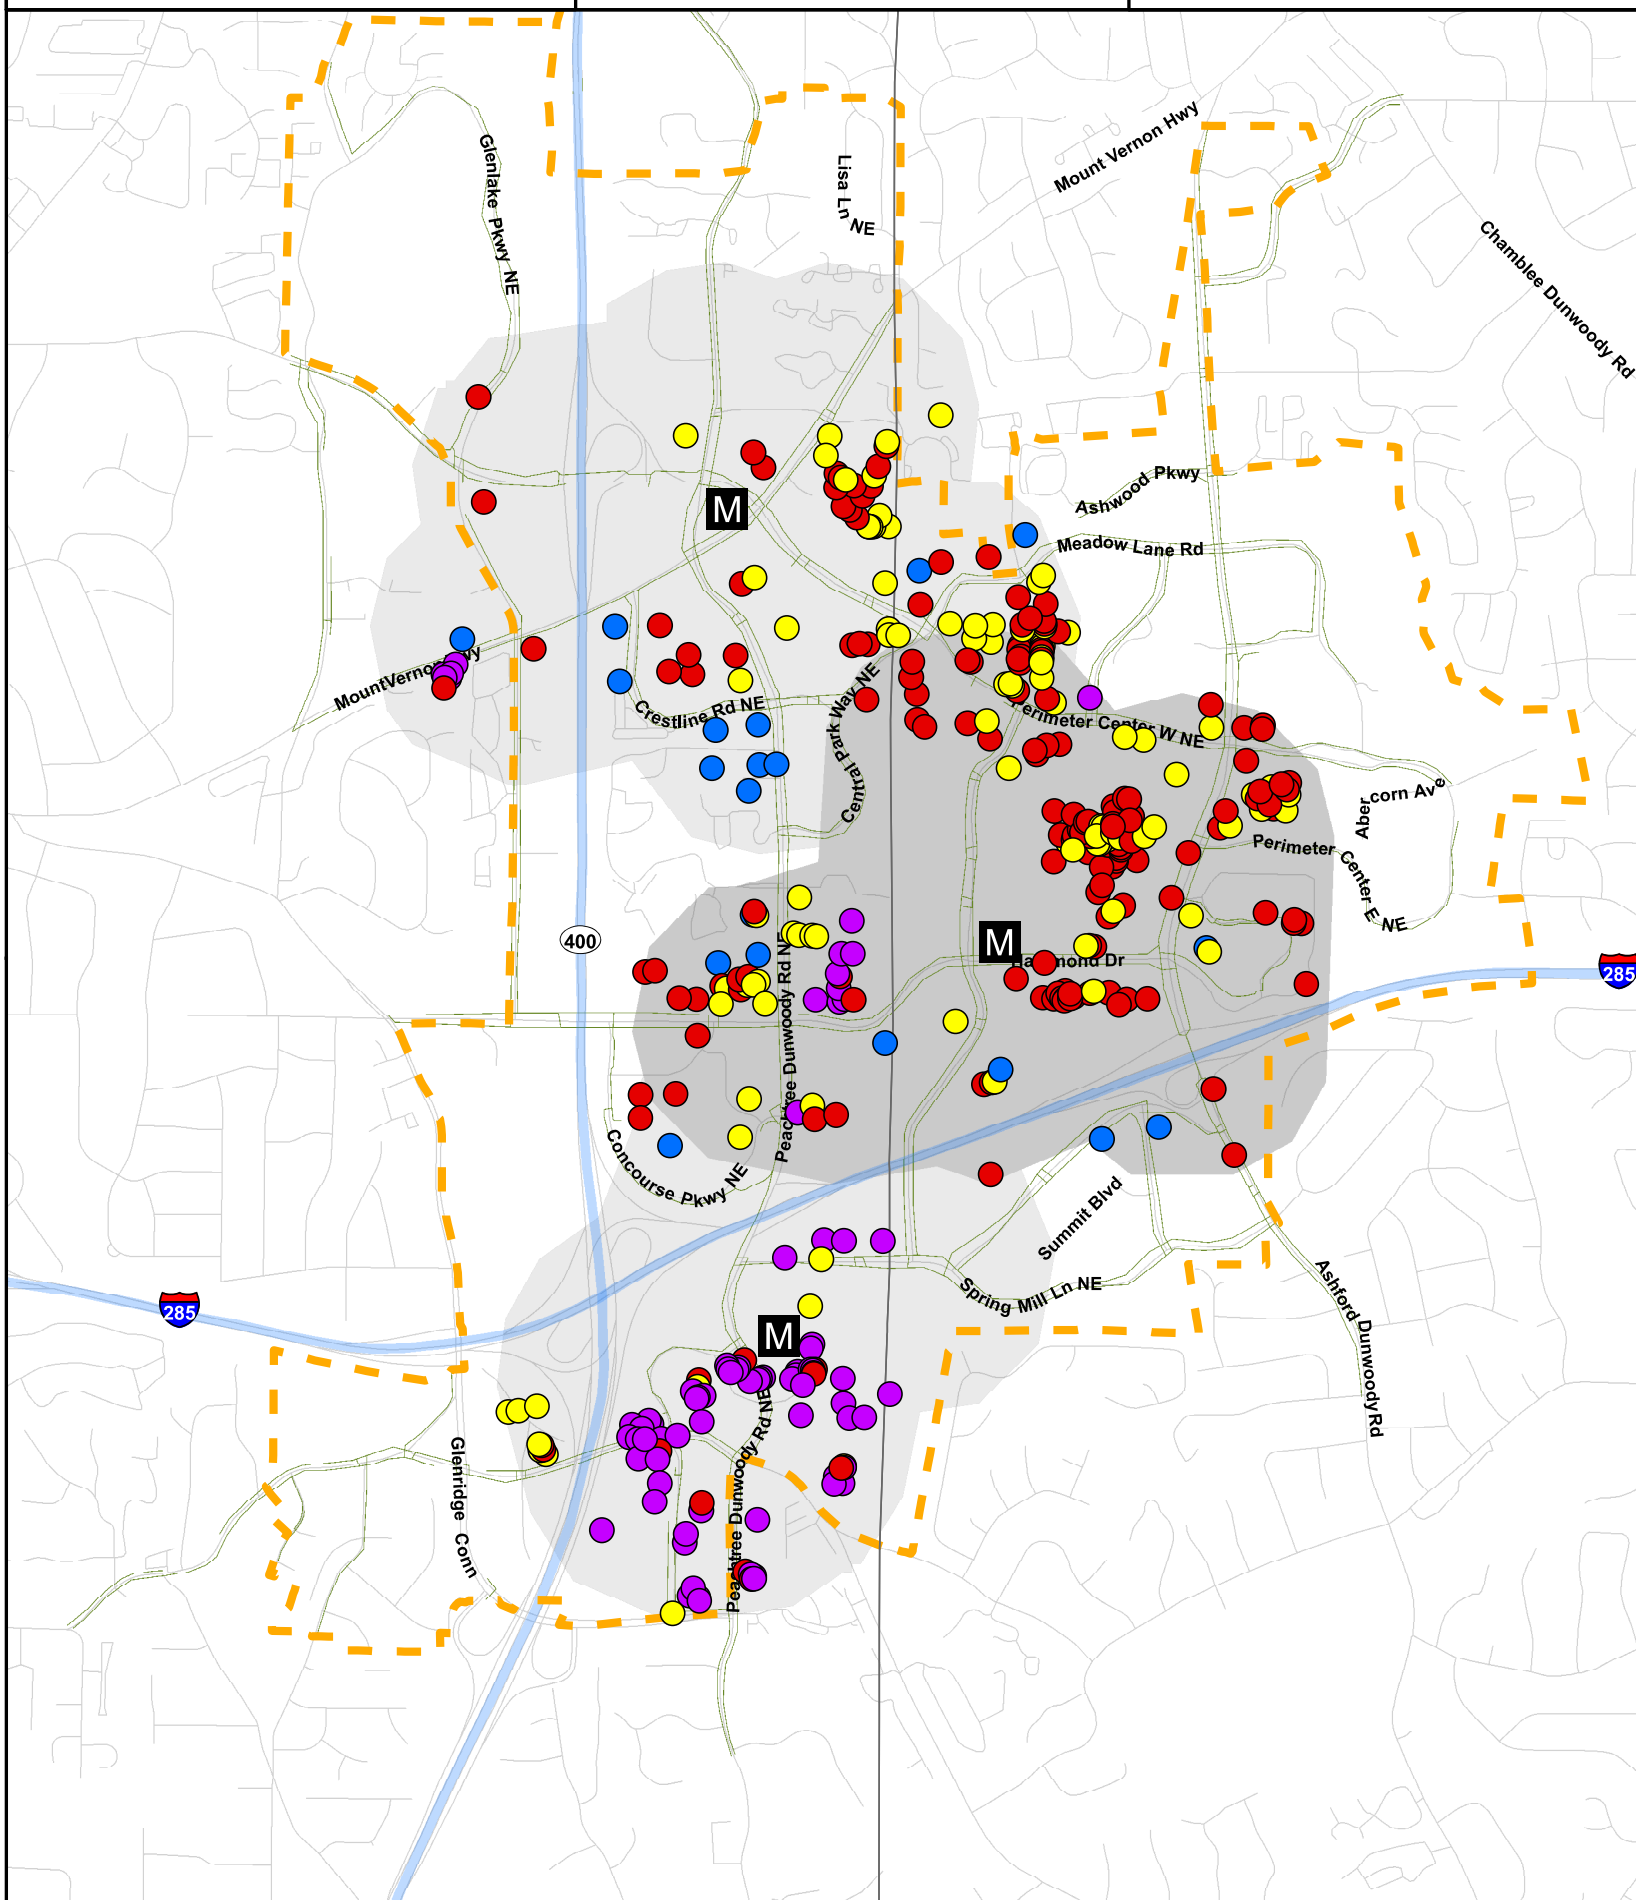

PERIMETER COMMUNITY  
IMPROVEMENT DISTRICTS

## Perimeter Center Improvement Districts: Amenities Inventory

- Road
- Highway
- ⬡ PCIDs
- ⬡ Counties

### MARTA Stations

### 1/2 Mile Sidewalk Service Area

- Sandy Springs
- Dunwoody
- Medical Center

**RS&H**