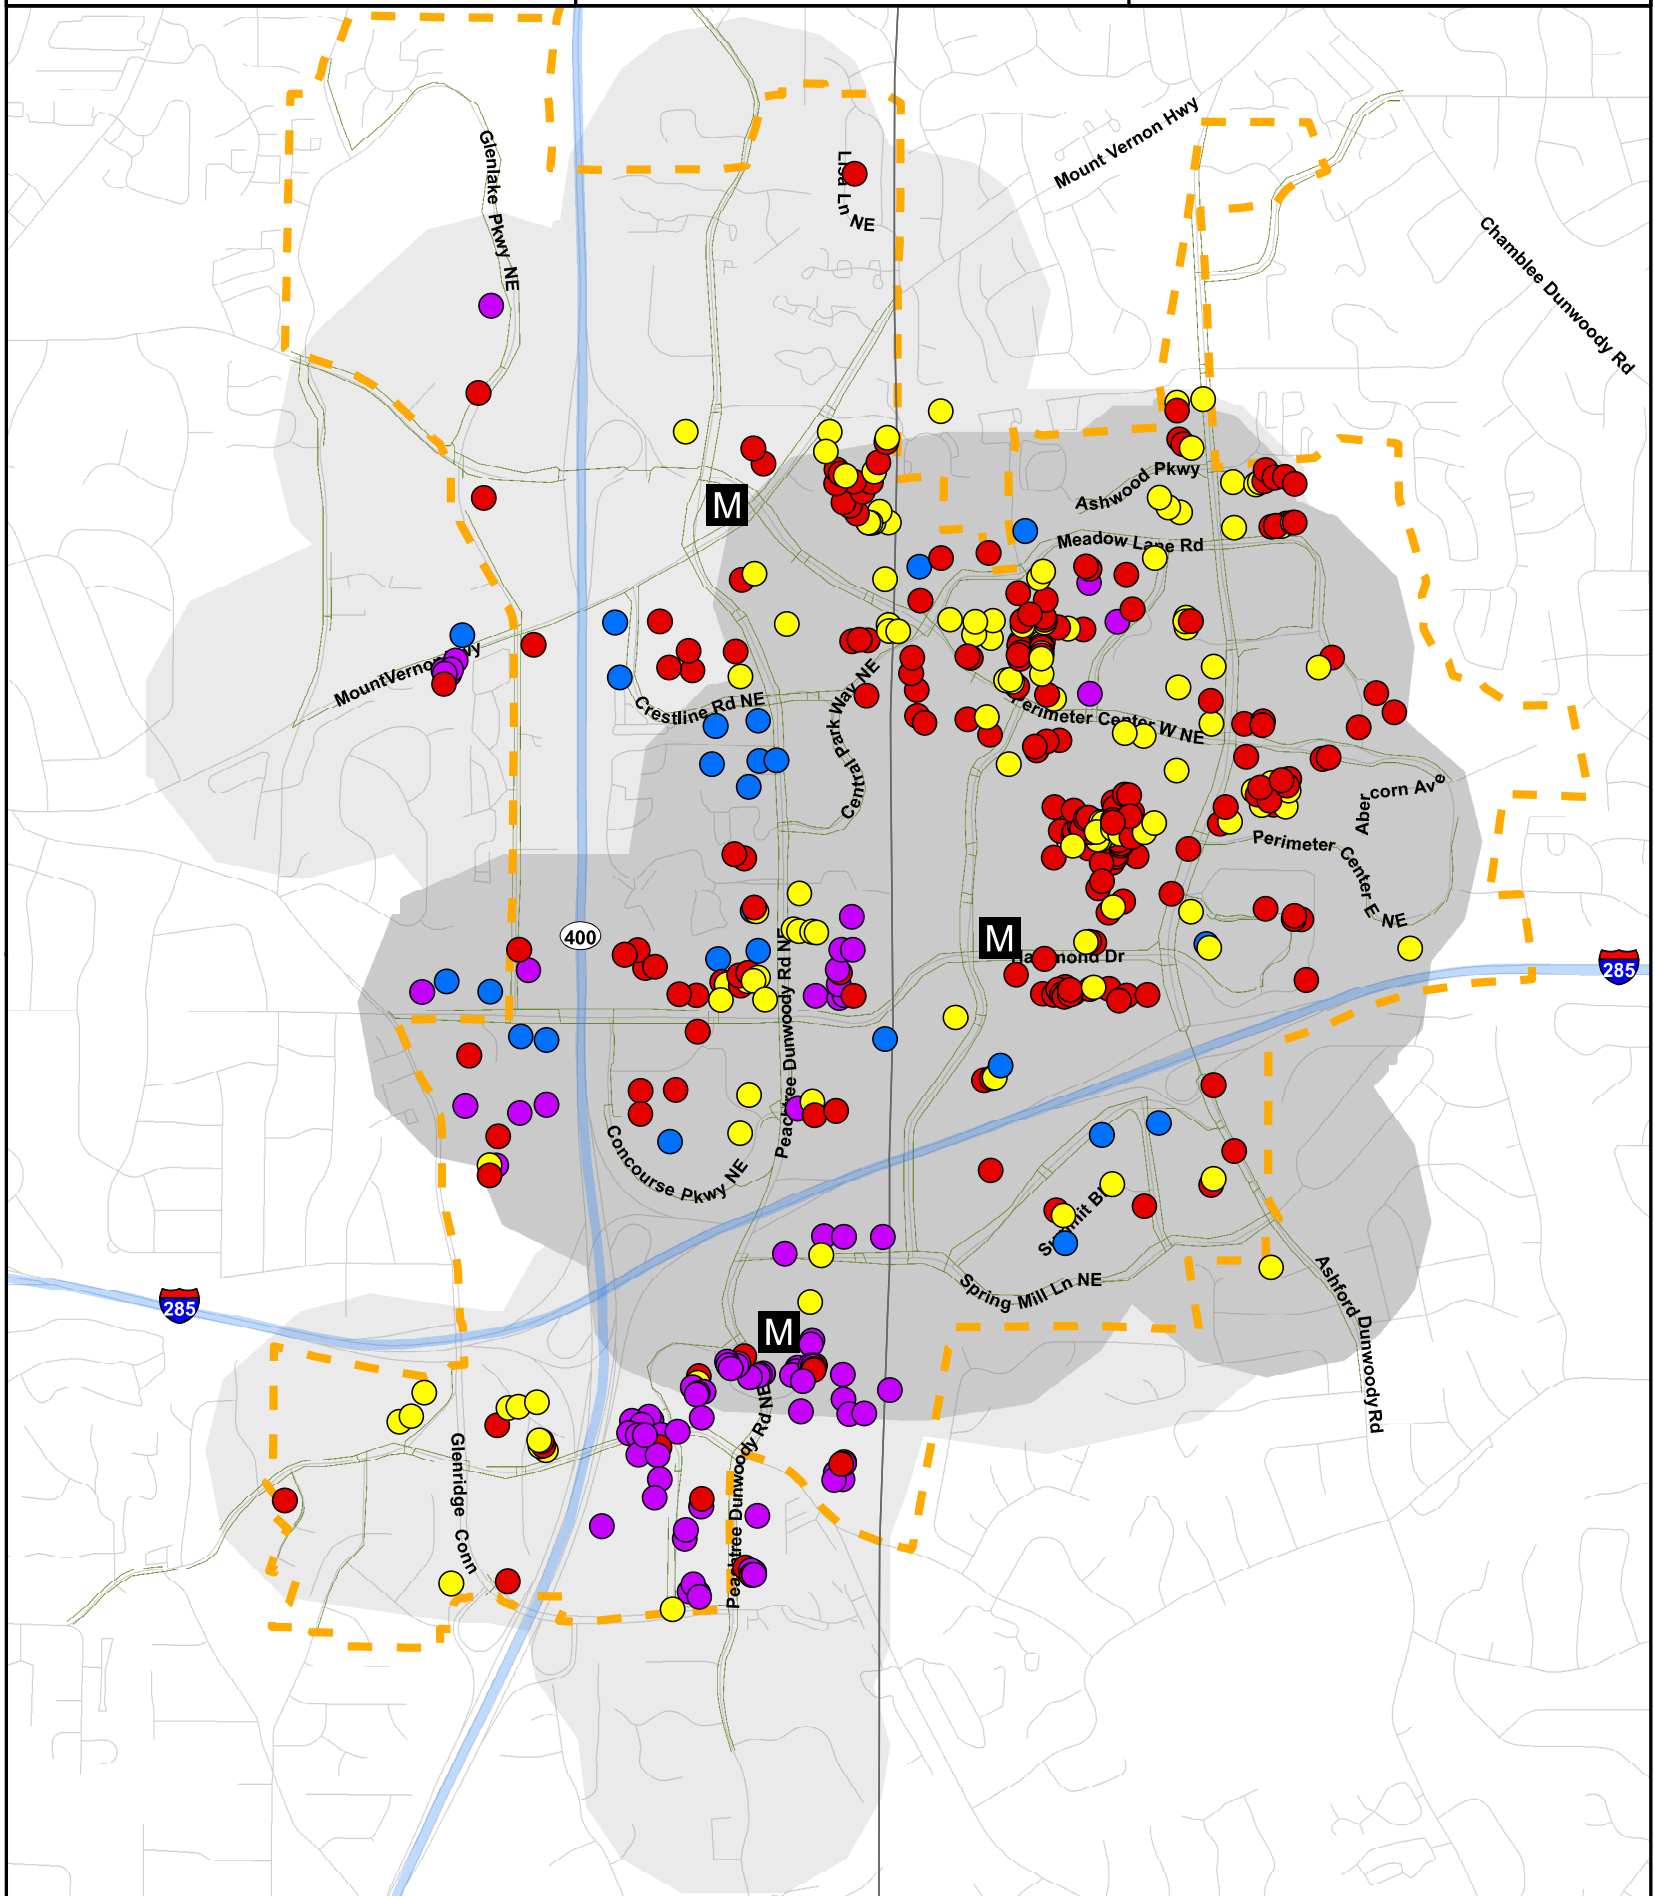

PERIMETER COMMUNITY
IMPROVEMENT DISTRICTS

Perimeter Center Improvement Districts: Amenities Inventory

- Road
- Highway
- ⬡ PCIDs
- ⬡ Counties

PCIDs Amenities

- Hotel
- Medical
- Restaurants and Entertainment
- Shopping and Service

MARTA Stations

Sidewalks

1 Mile Sidewalk Service Area

- Sandy Springs
- Dunwoody
- Medical Center